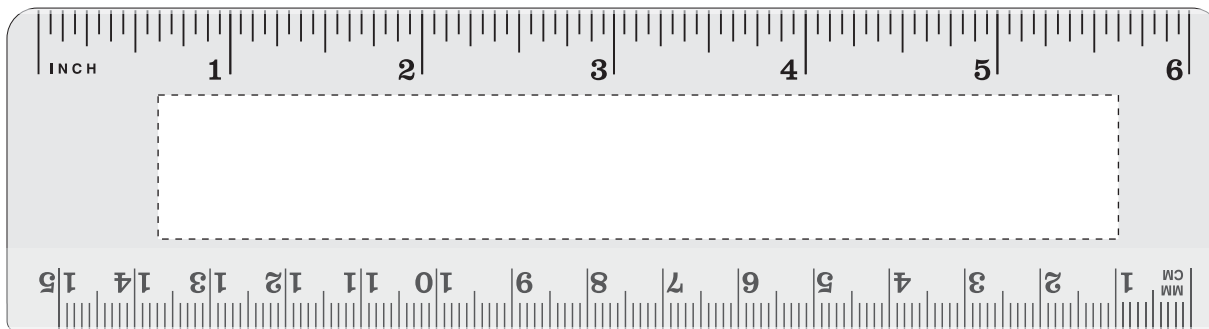

Item number: 97106

Item description:

6" Plastic Ruler

Please be mindful that any type smaller than 6 pt. may not print well. If your art contains letters smaller than this size, and the proof is approved, we are not responsible for poor imprint quality.

(6 pt.)

***Thank you for  
your business!***

***For best  
accuracy  
please print***

THIS SHOULD  
MEASURE  
ONE INCH

THE DOTTED LINE REPRESENTS  
THE MAXIMUM IMPRINT AREA. IT  
DOES NOT PRINT.